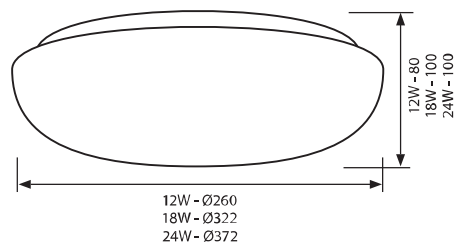

230V 50/60Hz 25000h >12500x Ra ≥80 120 3x0,75-2,5 IP 20